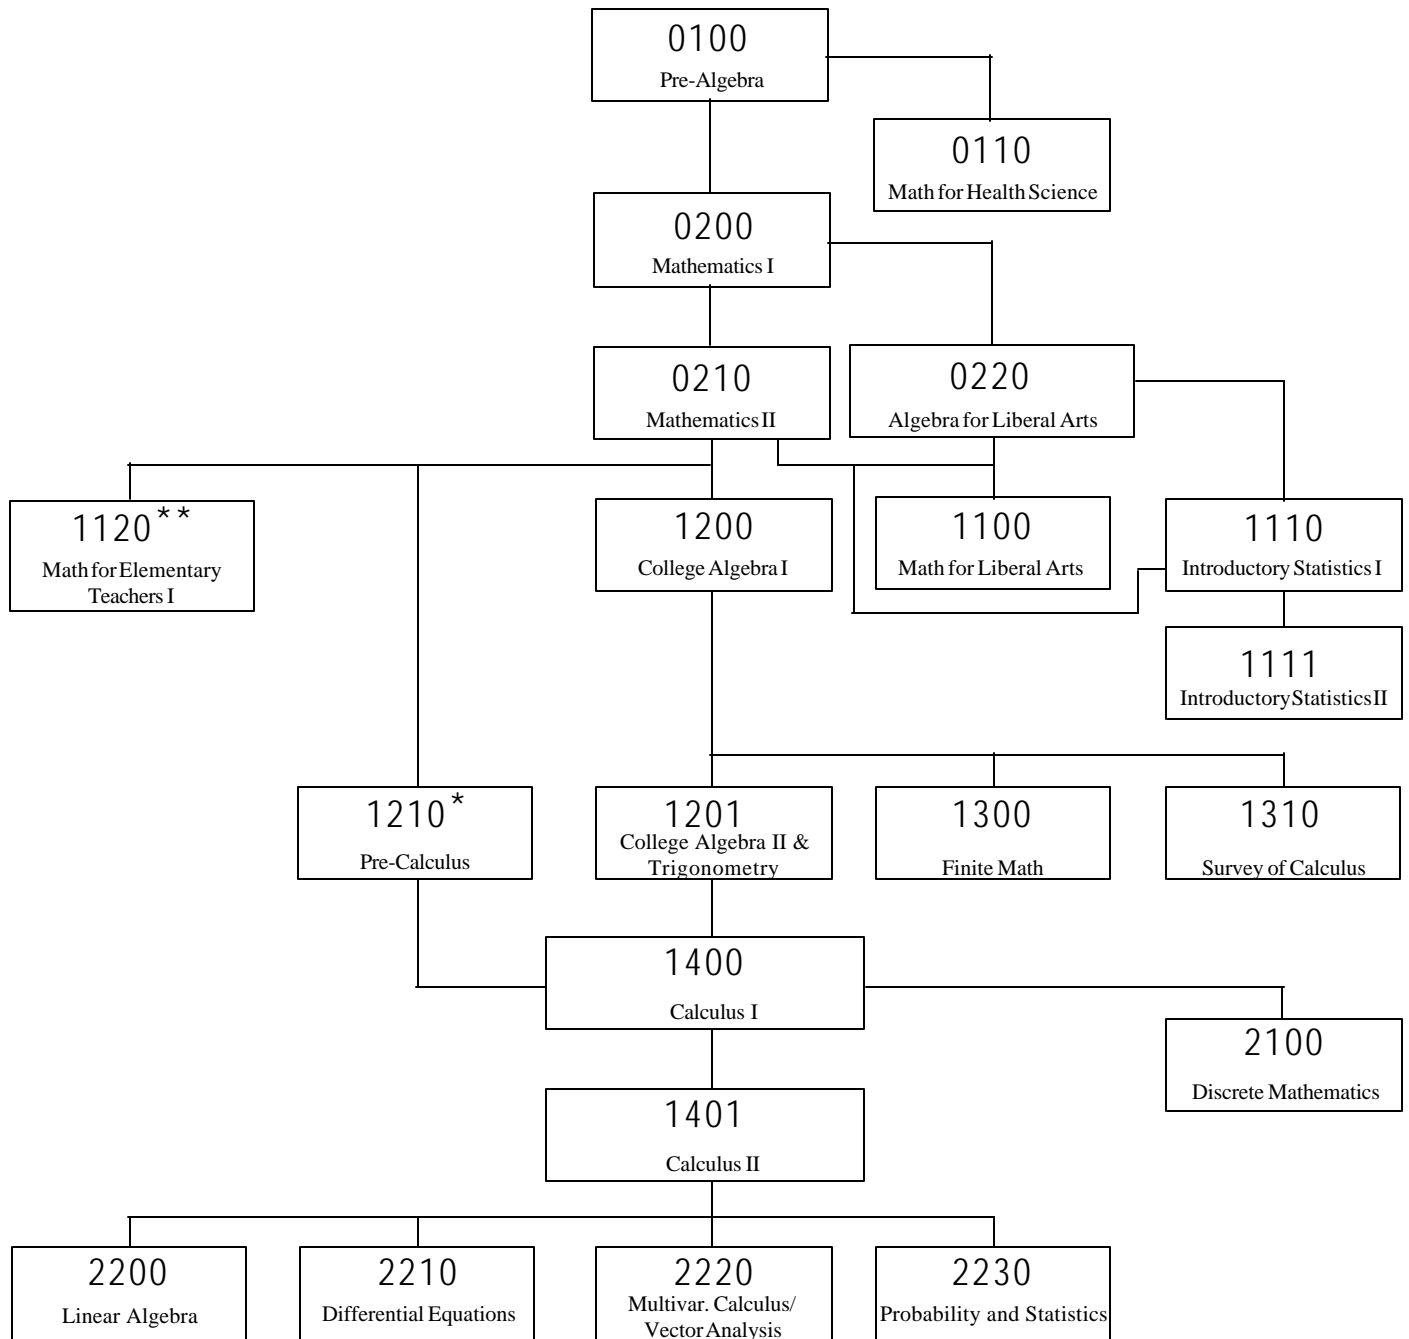

Flow Chart for Math Offerings

* To go from 0210 to 1210, you must have a recommendation from your 0210 instructor
 ** 0210 or high school geometry prerequisite